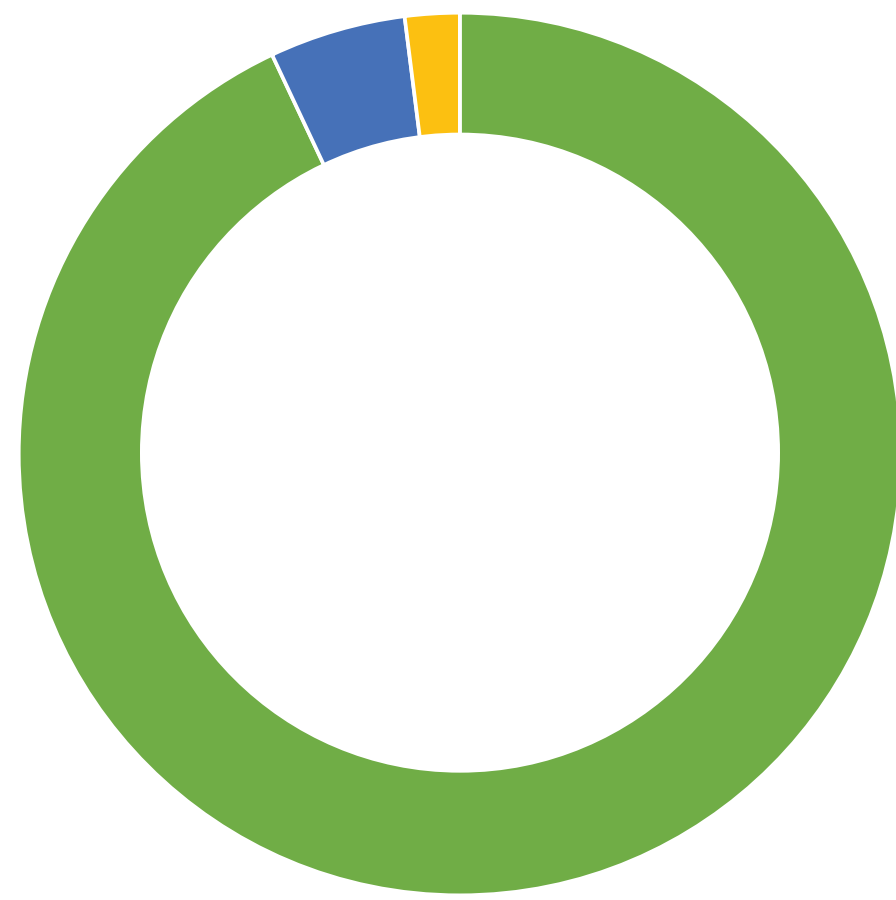

## Consultation Participation

October 2016 | 223 Participants

January 2017 | 106 Participants

July 2017 | 142 Participants

## Community Support for the New ALC

- 93% In Favour
- 5% Do Not Support
- 2% Undecided

## Preferred Location for the New ALC

- 44% Stevens Avenue
- 23% Penn Lake Road
- 19% Penn Lake
- 13% Peninsula Road