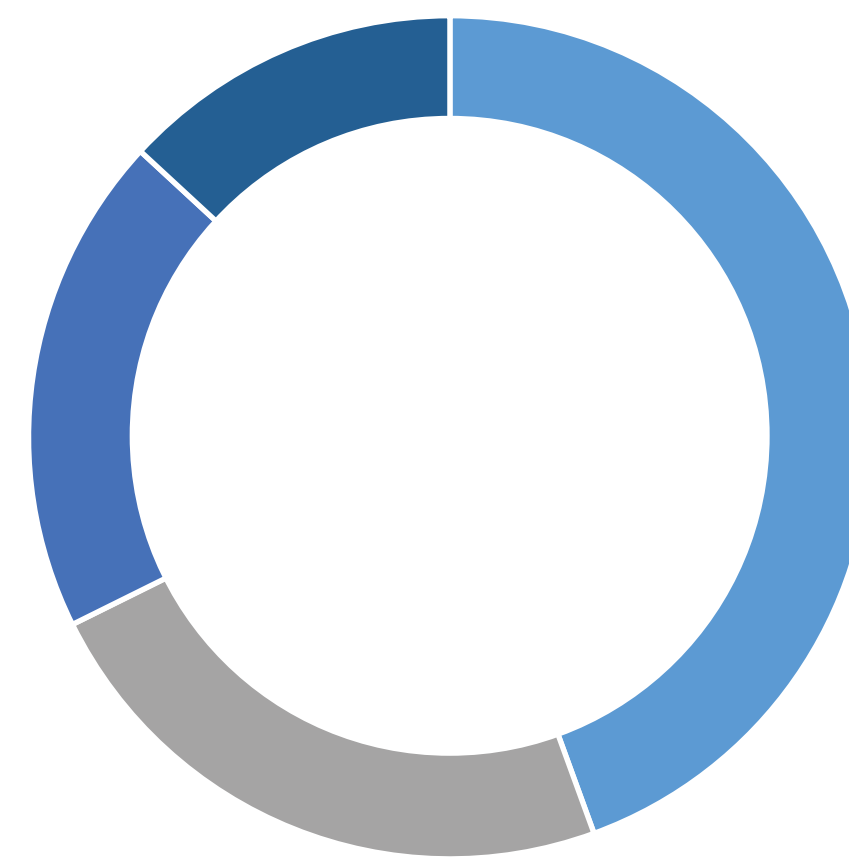

## Consultation Participation

October 2016 | 223 Participants

January 2017 | 106 Participants

July 2017 | 142 Participants

## Community Support for the New ALC

- 93% In Favour
- 5% Do Not Support
- 2% Undecided

## Preferred Location for the New ALC

- 44% Stevens Avenue
- 23% Penn Lake Road
- 19% Penn Lake
- 13% Peninsula Road