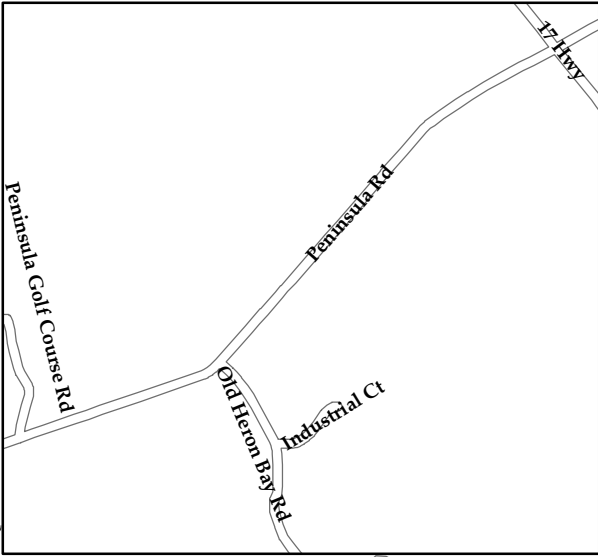

4 km to Hwy 17

Penn Lake

Lake Superior

Town of Marathon