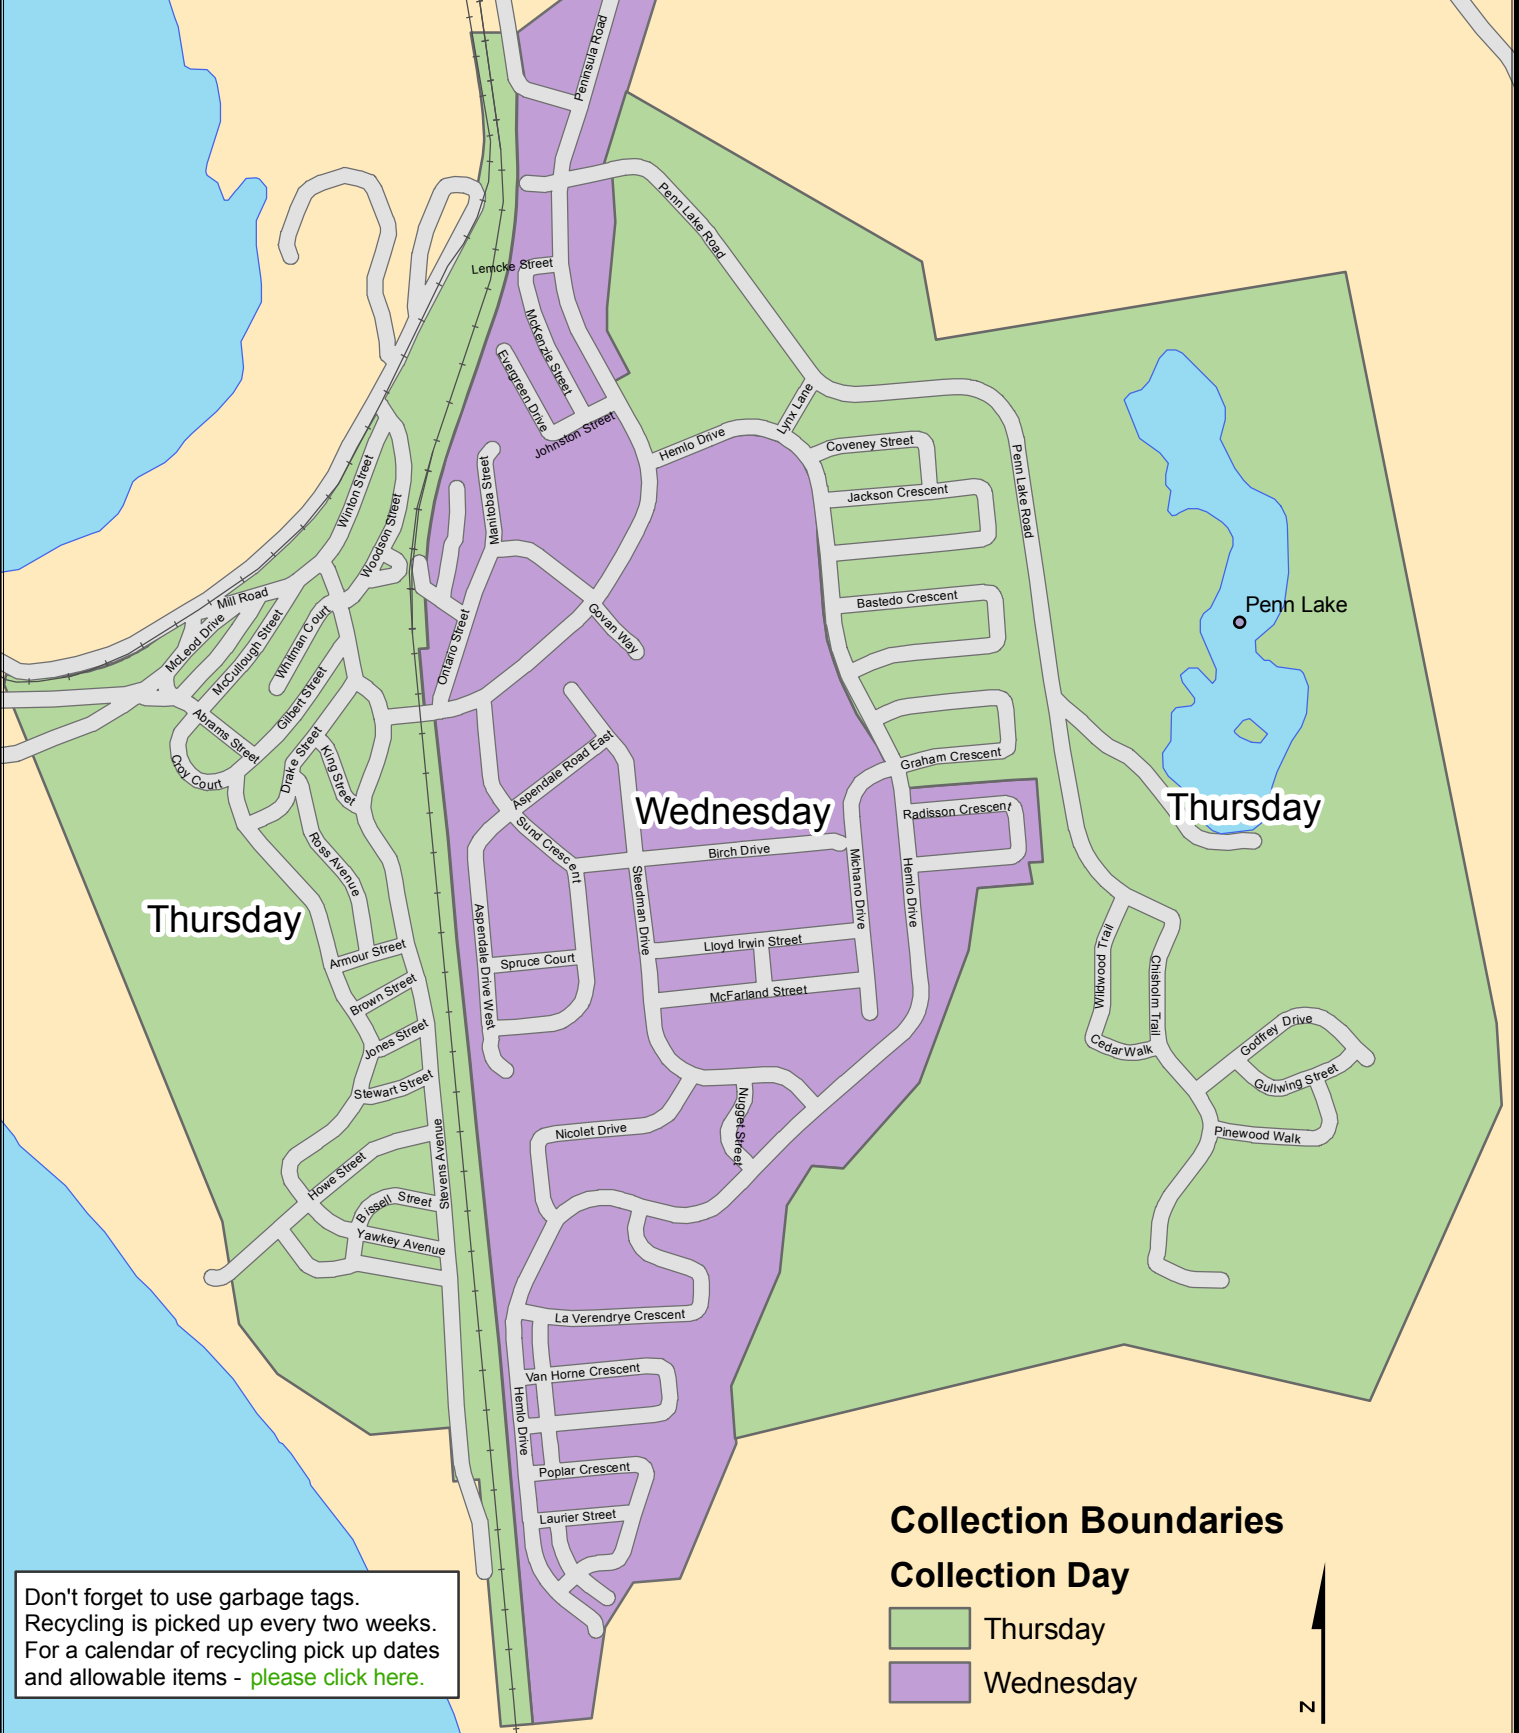

# Marathon Garbage and Recycling Collection Schedule

Don't forget to use garbage tags.  
 Recycling is picked up every two weeks.  
 For a calendar of recycling pick up dates  
 and allowable items - [please click here.](#)

## Collection Boundaries

- Collection Day**
- Thursday
  - Wednesday

Lake Superior